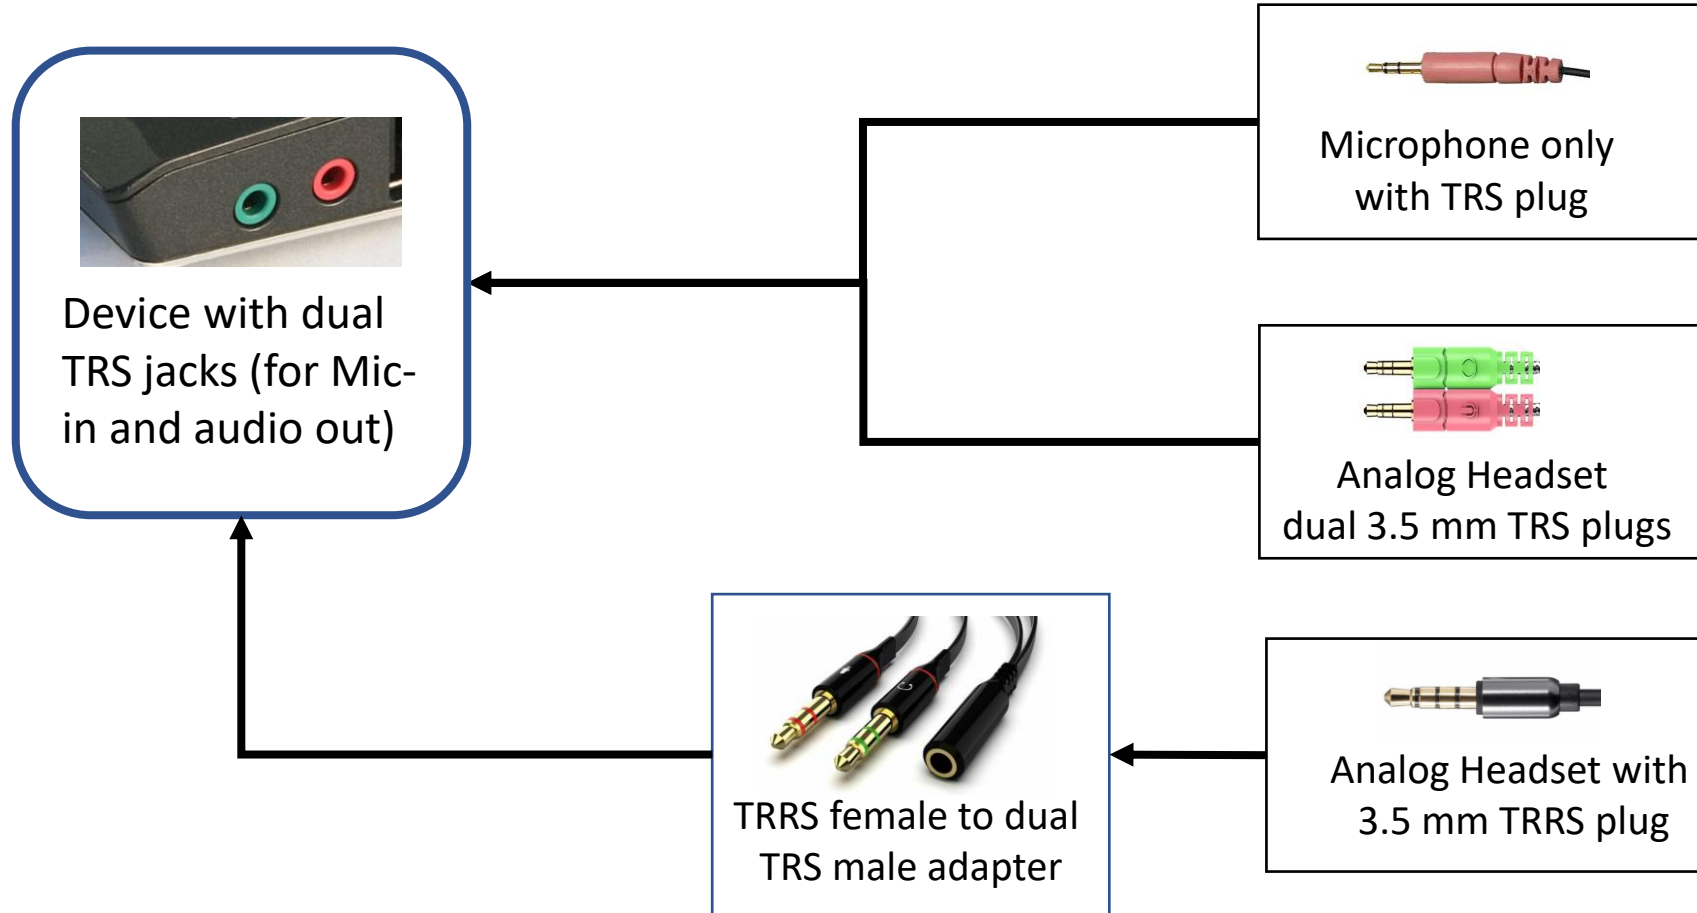

Microphone Connections Illustrated

Matching the microphone to the device

Jon W. Wahrenberger, MD
Speech Recognition Solutions, LLC

Connecting an analog microphone to a device with a dual 3.5 mm TRS jacks

Connecting an analog microphone to a device with a single 3.5 mm TRRS jack

Connecting an analog microphone to a device with a USB-A port: use an external USB sound adapter

Connecting a microphone to a device with a USB-C Port

Connecting a mic to a device with a lightning port