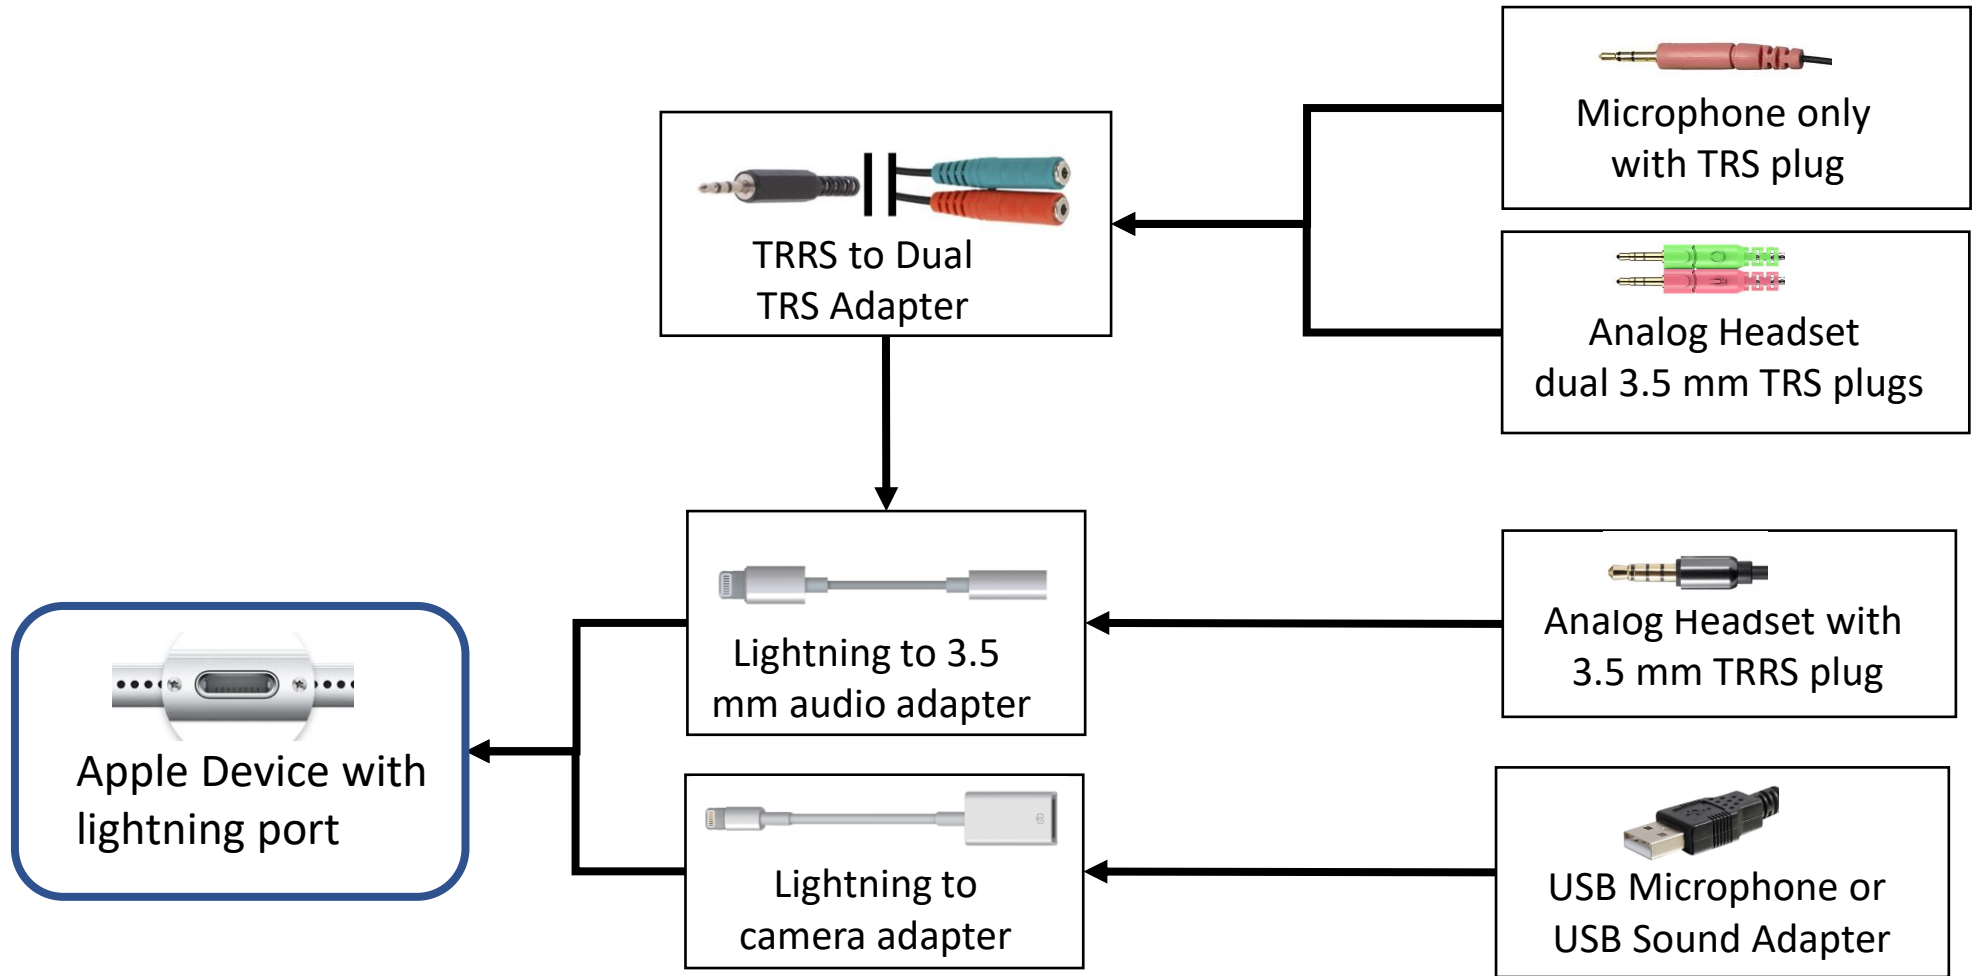

Microphone Connections Illustrated

Matching the microphone to the device

Jon W. Wahrenberger, MD
Speech Recognition Solutions, LLC

Connecting an analog microphone to a device with a dual 3.5 mm TRS jacks

Connecting an analog microphone to a device with a single 3.5 mm TRRS jack

Connecting an analog microphone to a device with a USB-A port: use an external USB sound adapter

Connecting a microphone to a device with a USB-C Port

Connecting a mic to a device with a lightning port