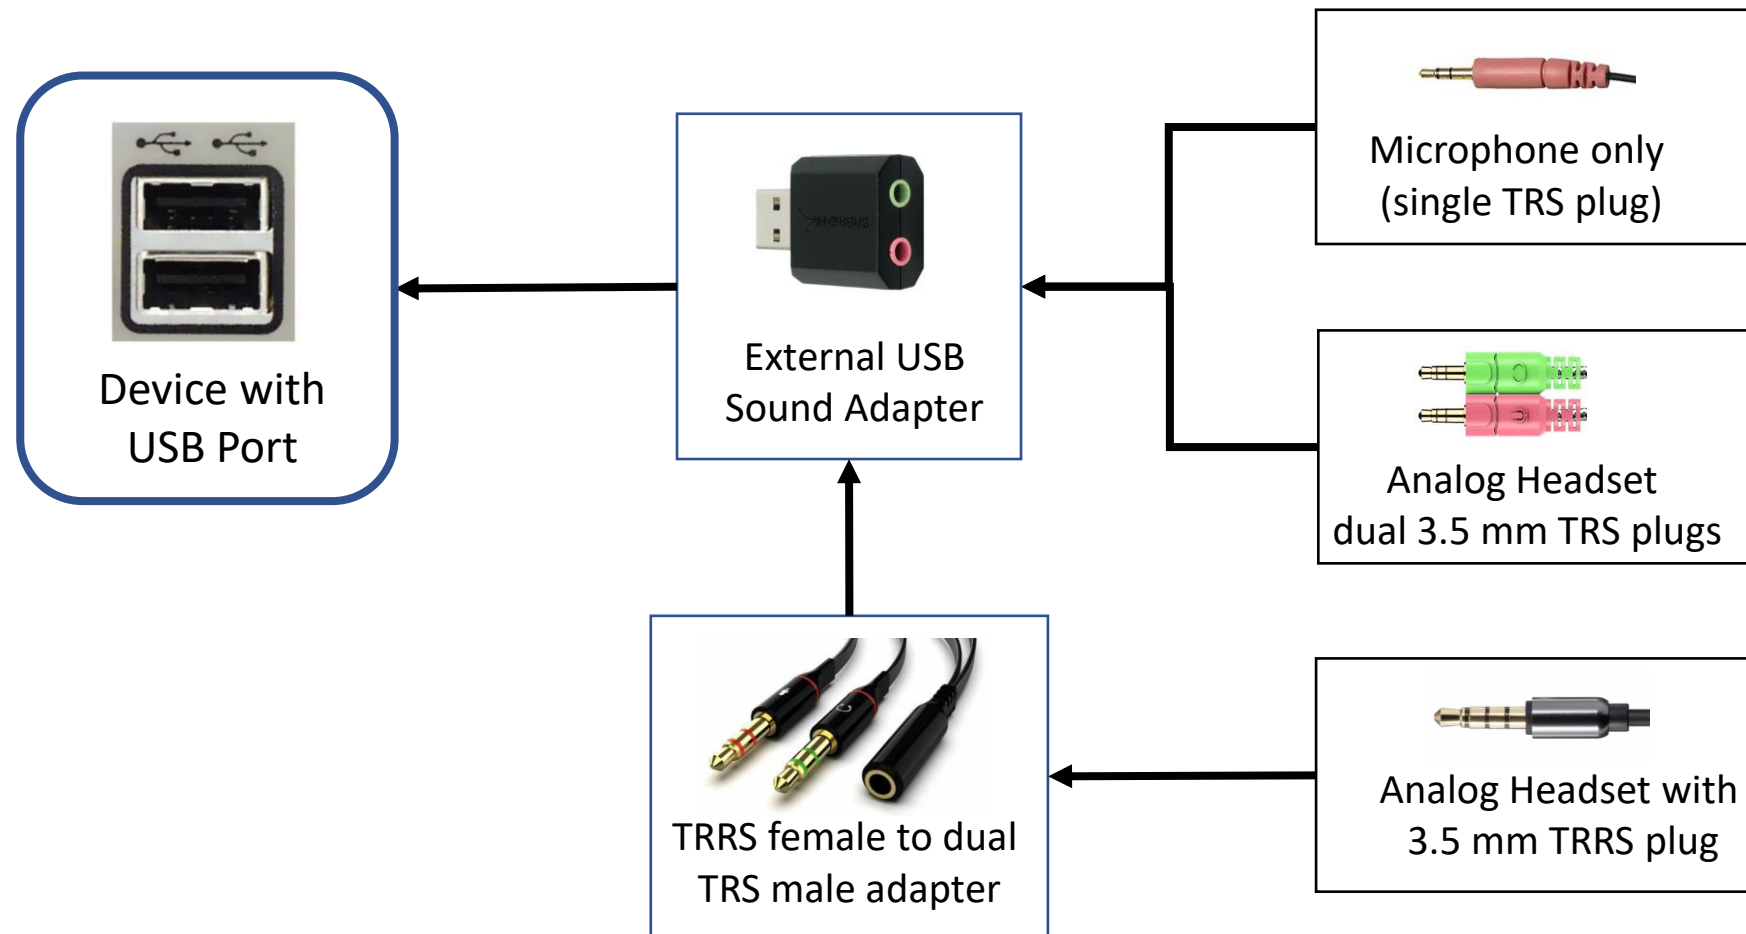

Microphone Connections Illustrated

Matching the microphone to the device

Jon W. Wahrenberger, MD
Speech Recognition Solutions, LLC

Connecting an analog microphone to a device with a dual 3.5 mm TRS jacks

Connecting an analog microphone to a device with a single 3.5 mm TRRS jack

Connecting an analog microphone to a device with a USB-A port: use an external USB sound adapter

Connecting a microphone to a device with a USB-C Port

Connecting a mic to a device with a lightning port