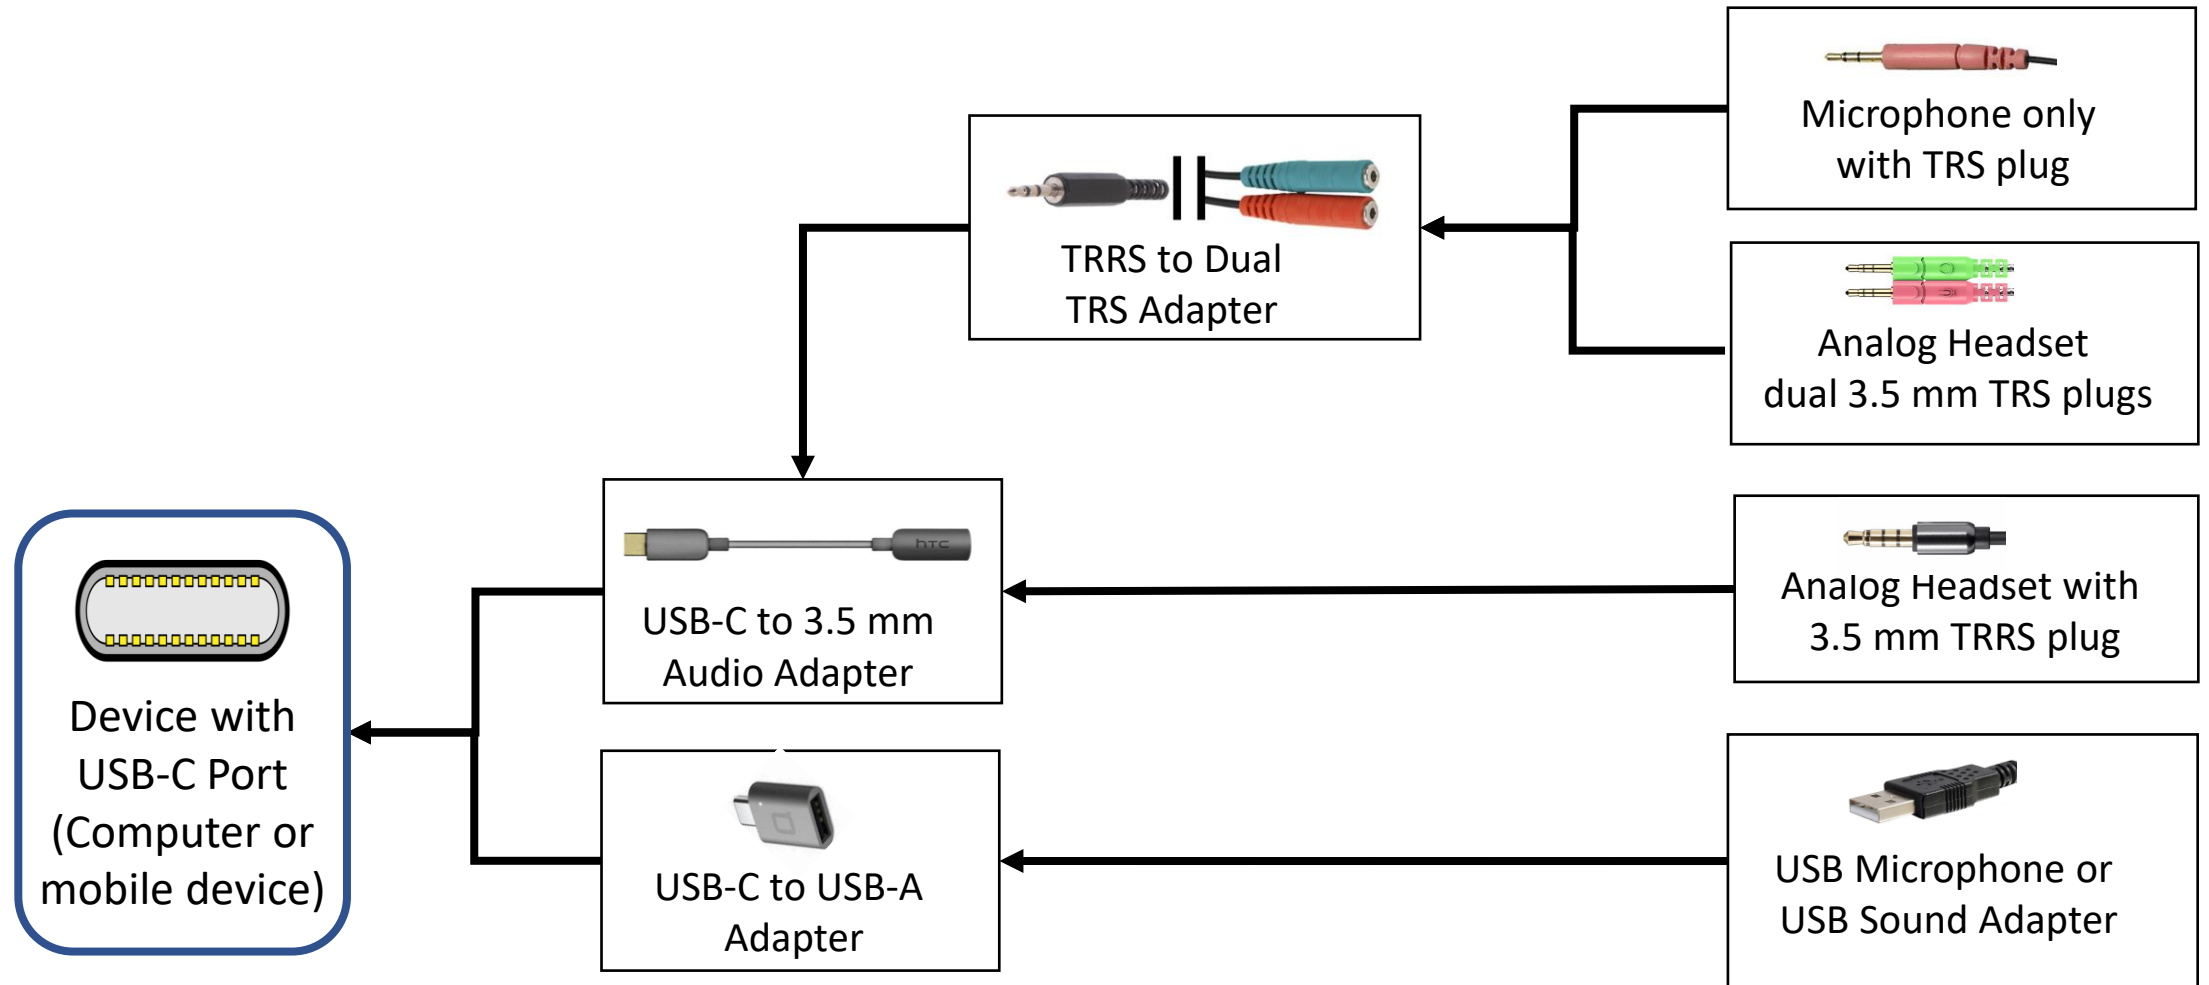

Microphone Connections Illustrated

Matching the microphone to the device

Jon W. Wahrenberger, MD
Speech Recognition Solutions, LLC

Connecting an analog microphone to a device with a dual 3.5 mm TRS jacks

Connecting an analog microphone to a device with a single 3.5 mm TRRS jack

Connecting an analog microphone to a device with a USB-A port: use an external USB sound adapter

Connecting a microphone to a device with a USB-C Port

Connecting a mic to a device with a lightning port