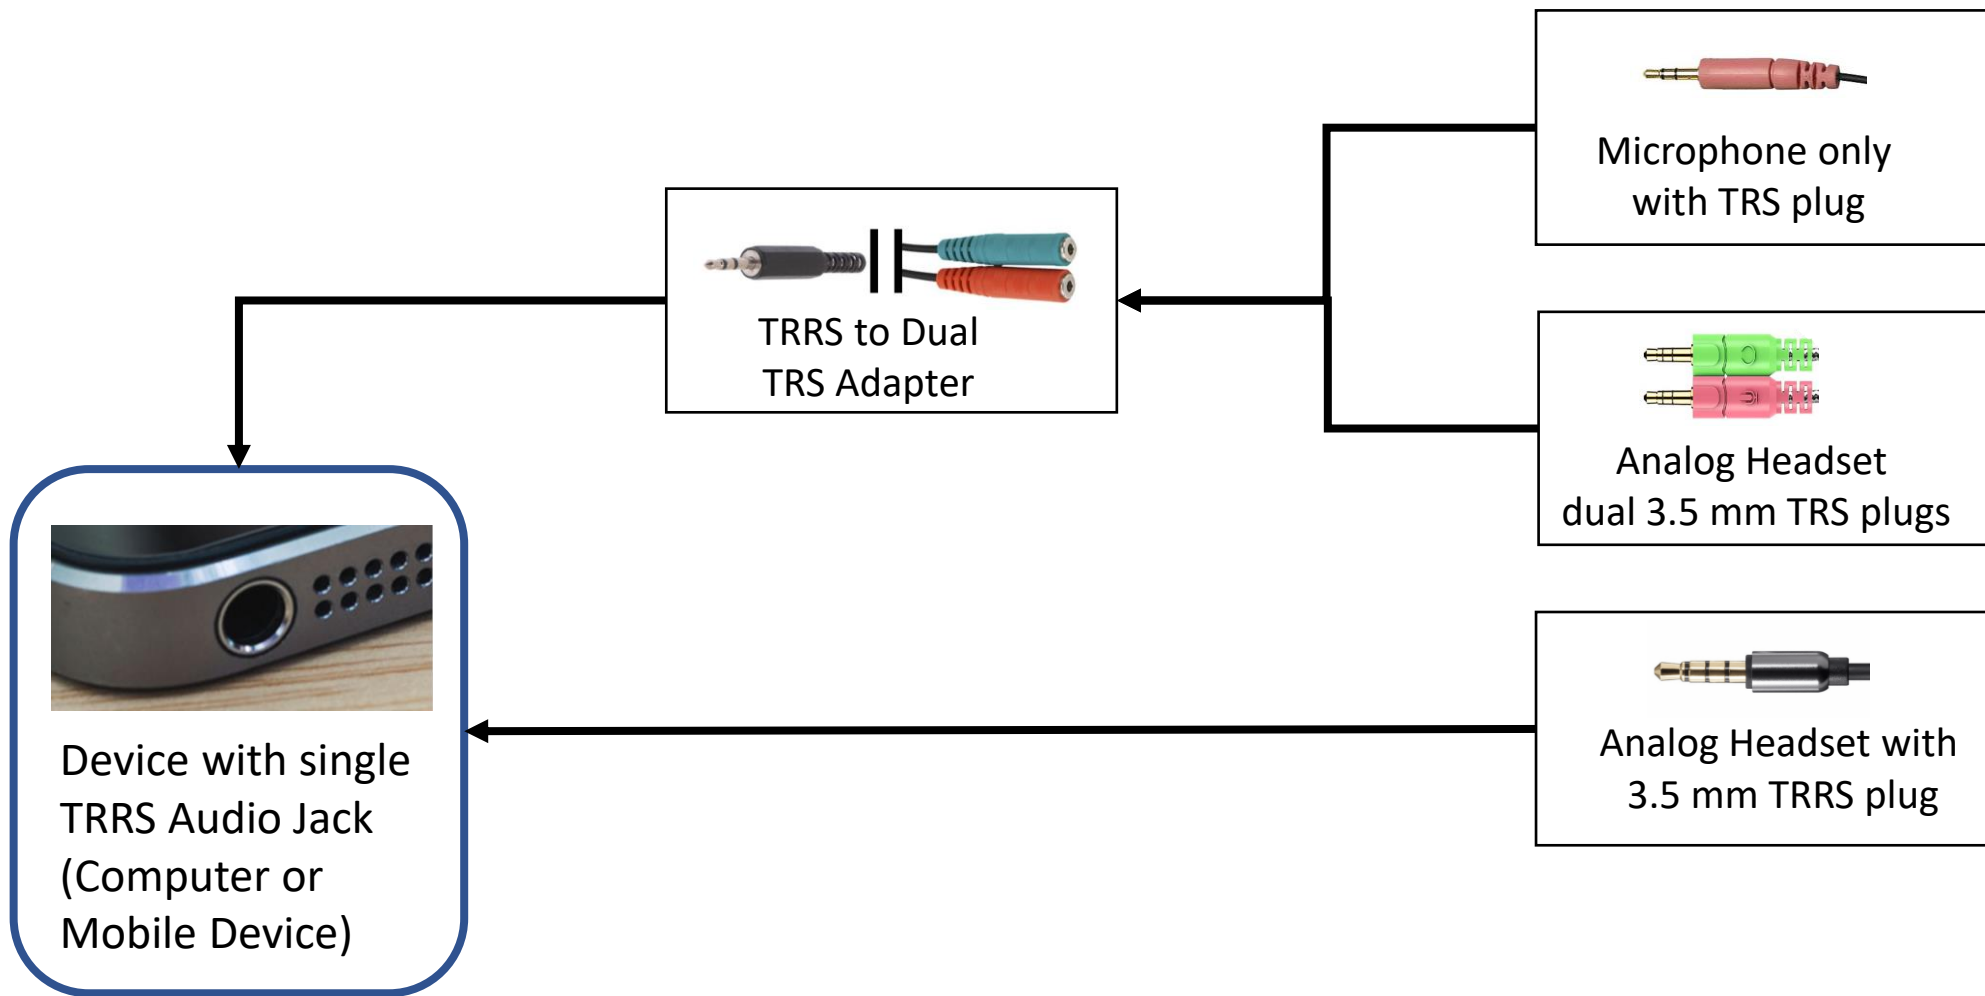

Microphone Connections Illustrated

Matching the microphone to the device

Jon W. Wahrenberger, MD
Speech Recognition Solutions, LLC

Connecting an analog microphone to a device with a dual 3.5 mm TRS jacks

Connecting an analog microphone to a device with a single 3.5 mm TRRS jack

Connecting an analog microphone to a device with a USB-A port: use an external USB sound adapter

Connecting a microphone to a device with a USB-C Port

Connecting a mic to a device with a lightning port